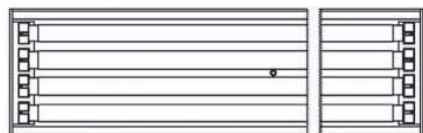

### Technical specifications

Fluorescent tubes .....	4 x T5/35W RGBW
Control.....	DMX512
Control range .....	0-100%
Operating Voltage .....	220-240 V <sub>AC</sub> / 50Hz
Max. Power .....	170 W
Max. Input Current .....	800 mA
Temperature range .....	+10 .. +40°C
Protection class .....	IP20
Dimensions .....	1485mm x 115mm x 80mm