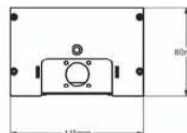

### Technical specifications

Fluorescent tubes .....	4 x T5/35W RGBW
Control.....	DMX512
Control range .....	0-100%
Operating Voltage .....	220-240 V <sub>AC</sub> / 50Hz
Max. Power .....	170 W
Max. Input Current .....	800 mA
Temperature range .....	+10 .. +40°C
Protection class .....	IP20
Dimensions .....	1485mm x 115mm x 80mm