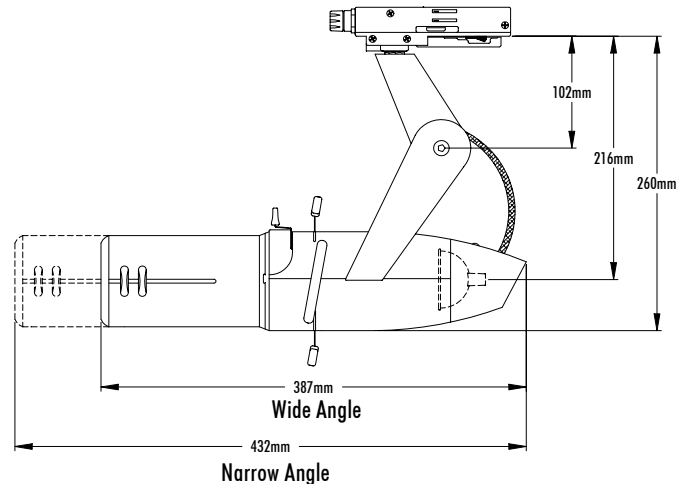

Physical

Luminaire – 1.6kg
Protection – IP65
Maximum ambient temperature – 35°C
Maximum surface temperature – 180°C

Electrical

Integral dimmable electronic transformer
230/240V 50Hz input 11.6/12.0V output
Lamp max 75W, Max Load 0.33A, Power Factor 0.92

Specification text

Enliten supplied LSI BP75 MR16 15-25° interior gobo projector in Black supplied complete with integral dimmable electronic transformer, accessory holder and 71W lamp

- Specification choices: *Mounting* – LSI track, Eutrac, unistrut, ceiling rose, no mount, *Flex* - standard, coiled cord
- Factory set options (unless otherwise requested): no mount
- Colour choice: black, white, silver, platinum, graphite